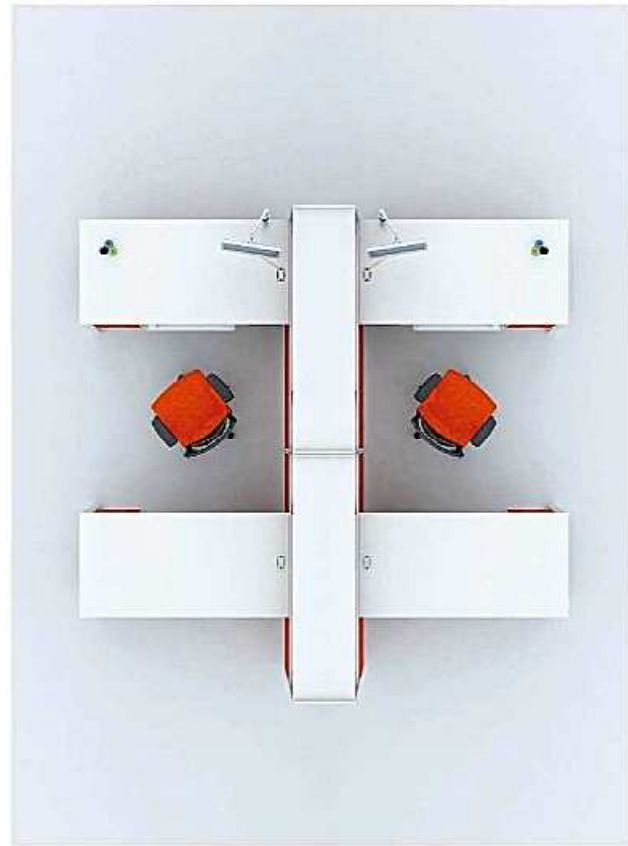

sunda office supplies ltd

unit 2108, apec plaza, 49 hoi yuen road, kwun tong

tel : 23453186

MAX 04

MAX 04

MAX 04 has horizontal, versatile shapes, and a slender profile. This combination create new opportunities for optimum space planning.

Simplicity and detailing in the way components meet
and materials blend gives MAX 04 its refined appearance.

MAX 04 is designed to support collaborative work style. It is designed with an integrated sliding worktop making flexible collaboration work of two or more team force.

height adjustable glides for stability

The power management for MAX 04 embraces two key elements - simplicity and easy access. The storage unit functions as a power and data spine which channels cable to each workstation, from a stand-alone unit to modular configuration.