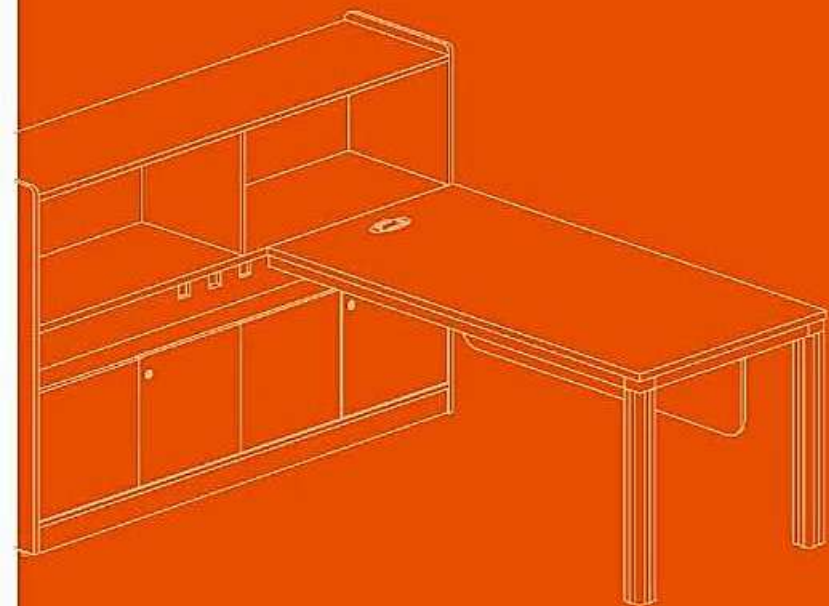

sunda office supplies ltd

unit 2108, apec plaza, 49 hoi yuen road, kwun tong

tel : 23453186

MAX 04

MAX 04

MAX 04 has horizontal, versatile shapes, and a slender profile. This combination create new opportunities for optimum space planning.

Simplicity and detailing in the way components meet
and materials blend gives MAX 04 its refined appearance.

MAX 04 is designed to support collaborative work style. It is designed with an integrated sliding worktop making flexible collaboration work of two or more team force.

Private Office – executive

The refined appearance of MAX 04 is evident in this private office, which features rectangular and efficient work surfaces, introducing simple design for high level executive office.

Easy power access along the storage units provides an ultimate power solution to MAX 04 sliding worktop design. It is designed to fulfill the emerging needs of the ever-changing working environment, from an individual workstation to an instant meeting desk.