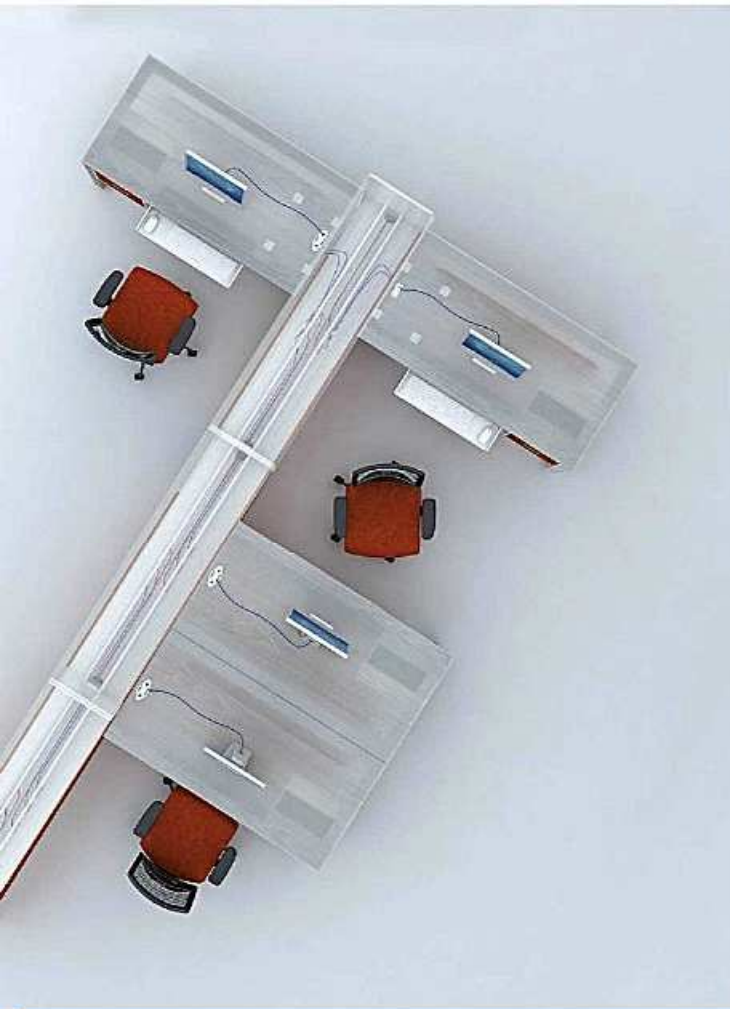

Private Office – executive

The refined appearance of MAX 04 is evident in this private office, which features rectangular and efficient work surfaces, introducing simple design for high level executive office.

Conference/Training Rooms...Meeting people
A simple rectangular desk for every office.

Performance cabinets – multi-tasking workforce

Features with high panel for increase privacy, work space,
to facilitates high performance office work.

height adjustable glides for stability

The power management for MAX 04 embraces two key elements - simplicity and easy access. The storage unit functions as a power and data spine which channels cable to each workstation, from a stand-alone unit to modular configuration.

Easy power access along the storage units provides an ultimate power solution to MAX 04 sliding worktop design. It is designed to fulfill the emerging needs of the ever-changing working environment, from an individual workstation to an instant meeting desk.