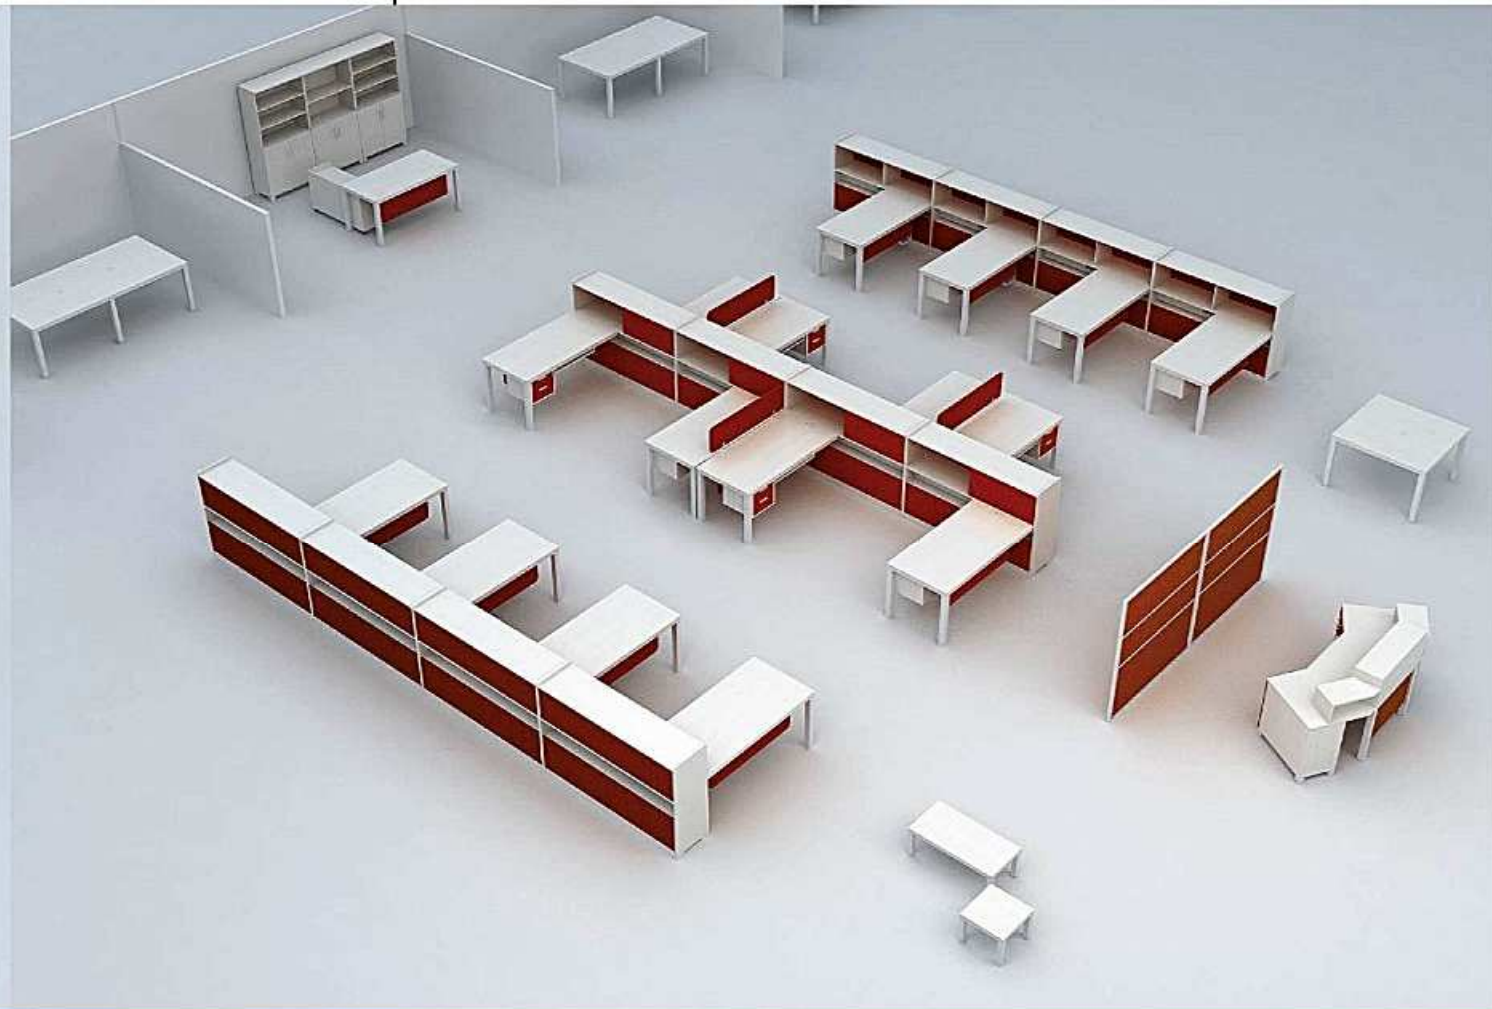

Private Office – executive

The refined appearance of MAX 04 is evident in this private office, which features rectangular and efficient work surfaces, introducing simple design for high level executive office.

Conference/Training Rooms...Meeting people
A simple rectangular desk for every office.

Performance cabinets – multi-tasking workforce

Features with high panel for increase privacy, work space,
to facilitates high performance office work.

height adjustable glides for stability

The power management for MAX 04 embraces two key elements - simplicity and easy access. The storage unit functions as a power and data spine which channels cable to each workstation, from a stand-alone unit to modular configuration.

Easy power access along the storage units provides an ultimate power solution to MAX 04 sliding worktop design. It is designed to fulfill the emerging needs of the ever-changing working environment, from an individual workstation to an instant meeting desk.